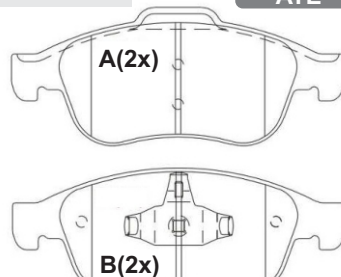

TK-819

Dianteiro

Renault

ATE