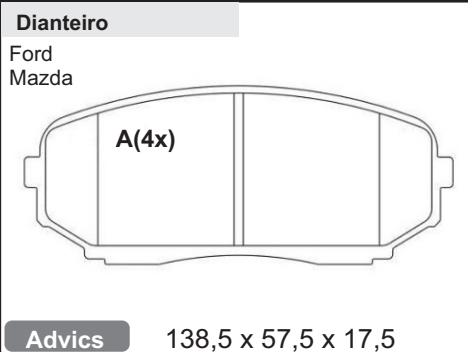

TK-689

TK-690

TK-691

TK-692

TK-693

TK-694

TK-695

TK-696

TK-697

TK-698

TK-699

TK-700

TK-701

TK-702

TK-703