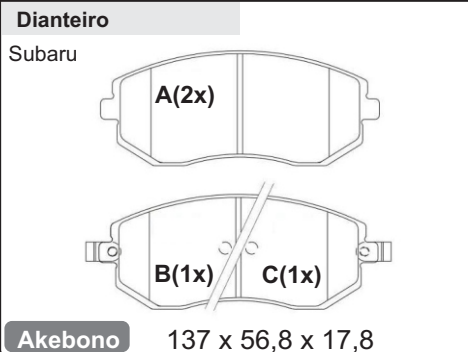

TK-689

TK-690

TK-691

TK-692

TK-693

TK-694

TK-695

TK-696

TK-697

TK-698

TK-699

TK-700

TK-701

TK-702

TK-703