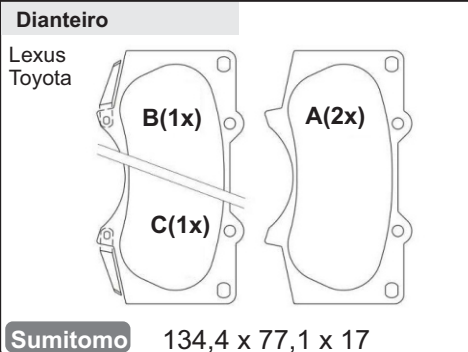

TK-689

TK-690

TK-691

TK-692

TK-693

TK-694

TK-695

TK-696

TK-697

TK-698

TK-699

TK-700

TK-701

TK-702

TK-703