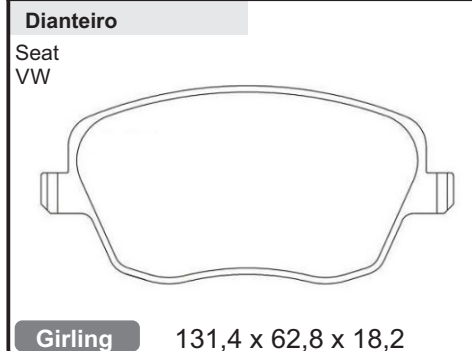

TK-689

TK-690

TK-691

TK-692

TK-693

TK-694

TK-695

TK-696

TK-697

TK-698

TK-699

TK-700

TK-701

TK-702

TK-703