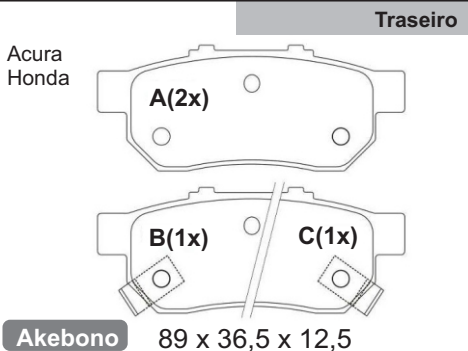

TK-689

TK-690

TK-691

TK-692

TK-693

TK-694

TK-695

TK-696

TK-697

TK-698

TK-699

TK-700

TK-701

TK-702

TK-703