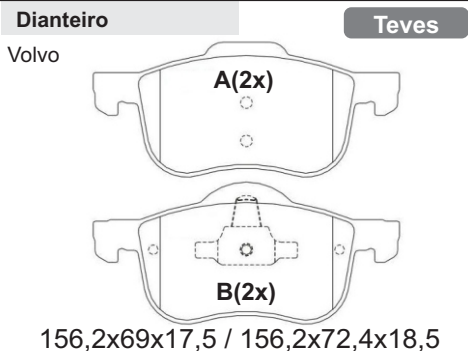

TK-689

TK-690

TK-691

TK-692

TK-693

TK-694

TK-695

TK-696

TK-697

TK-698

TK-699

TK-700

TK-701

TK-702

TK-703