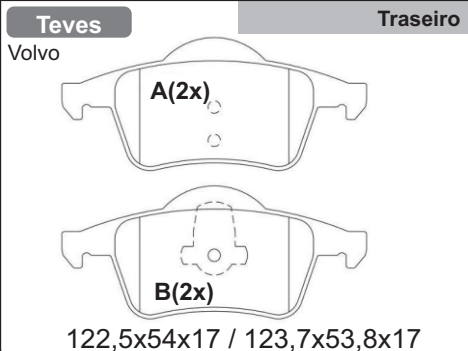

TK-689

TK-690

TK-691

TK-692

TK-693

TK-694

TK-695

TK-696

TK-697

TK-698

TK-699

TK-700

TK-701

TK-702

TK-703