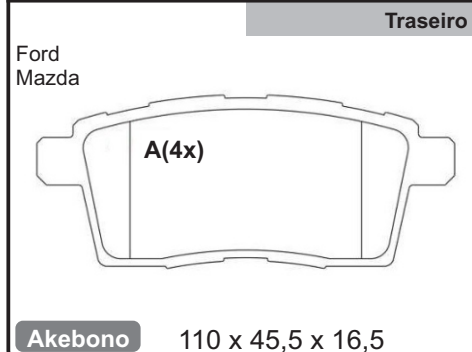

TK-689

TK-690

TK-691

TK-692

TK-693

TK-694

TK-695

TK-696

TK-697

TK-698

TK-699

TK-700

TK-701

TK-702

TK-703