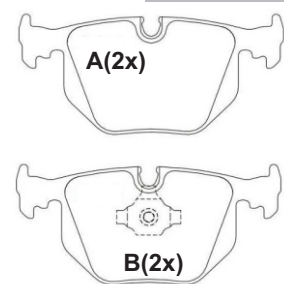

TK-516

Traseiro

BMW
Land
Rover