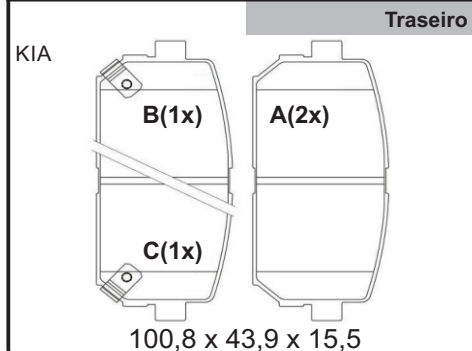

TK-689

TK-690

TK-691

TK-692

TK-693

TK-694

TK-695

TK-696

TK-697

TK-698

TK-699

TK-700

TK-701

TK-702

TK-703