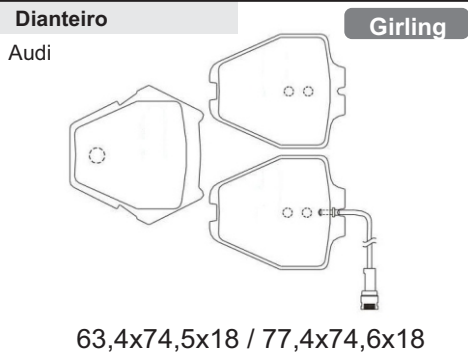

TK-689

TK-690

TK-691

TK-692

TK-693

TK-694

TK-695

TK-696

TK-697

TK-698

TK-699

TK-700

TK-701

TK-702

TK-703