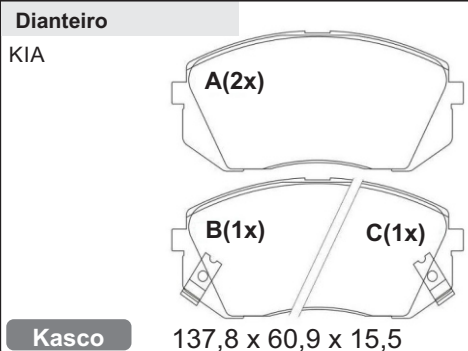

TK-689

TK-690

TK-691

TK-692

TK-693

TK-694

TK-695

TK-696

TK-697

TK-698

TK-699

TK-700

TK-701

TK-702

TK-703