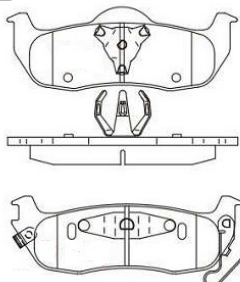

TK-628

Kelsey

Traseiro

Chrysler
Dodge
Jeep