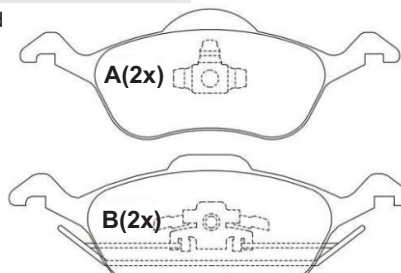

TK-125

Dianteiro
Ford

Teves 178x61x18,5/178x58,5x18